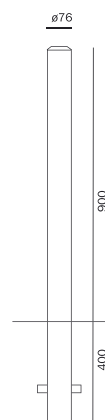

## Weight

10kg max

## Product Codes

See page 125 for Product Codes

Flange Plate (shown with one fixing eye)

900

$\varnothing 180$

900

Root

900

900

400

Hinged

$\varnothing 76$

900

$\varnothing 180$

900

Removable