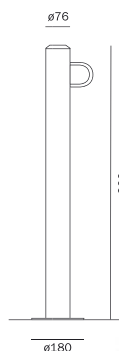

## Weight

10kg max

## Product Codes

See page 125 for Product Codes

Flange Plate (shown with one fixing eye)

900

$\varnothing 180$

900

Root

900

900

400

Hinged

$\varnothing 76$

900

$\varnothing 180$

900

Removable