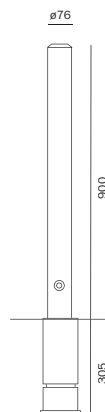

## Weight

10kg max

## Product Codes

See page 125 for Product Codes

Flange Plate (shown with one fixing eye)

900

$\varnothing 180$

900

Root

900

900

400

Hinged

$\varnothing 76$

900

$\varnothing 180$

900

Removable