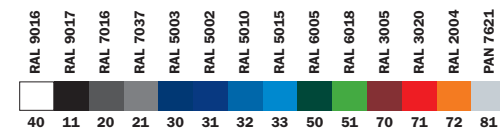

Special height LED colour change Silka-Max
Central Forest Plaza, Stoke on Trent

- Sleek, elegant design
- Can be made in other heights to order
- Robust and corrosion resistant stainless steel, aluminium and galvanised steel construction
- Simple wiring via a mains connection within the base of the luminaire head
- Stainless steel version available
- LED and RGB versions available

Optical Control

Silka-Max Product Codes

Silka-Max			Example
1. Model			
SIM	SIM		SI
2. Height			
4		4.0m	5
	5	5.0m	
3. Mounting			
R	R	Root	R
F	F	Flange	
4. Lamp			
236T	236T	2 x 36w T8	236T
5. Colour			
26	26	RAL 9006 Aluminium*	26

Open front cover flap for our guide to using this table. For non-standard codes, call us on 01992 474600.

- Example Code:**
- 1. **SIM** Silka-Max
 - 2. **5** 5.0m height
 - 3. **R** with Root mounting
 - 4. **236T** 2 x 36w T8
 - 5. **26** Painted RAL 9006 Aluminium

= **SIM 5 R 236T 26**

* For an alternative colour, replace 26 with the two digit number of the colour you require

This product is available in the colours listed on the opposite page, as well as any other colour from our full standard range, shown here, to special order. See inside cover flap for details.