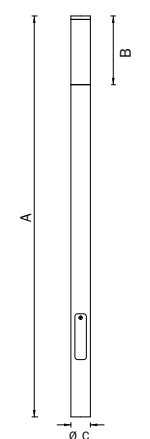

Optical Control

Silka-Max Product Codes

Silka-Max			Example
1. Model			
SIM	SIM		SI
2. Height			
4		4.0m	5
	5	5.0m	
3. Mounting			
R	R	Root	R
F	F	Flange	
4. Lamp			
236T	236T	2 x 36w T8	236T
5. Colour			
26	26	RAL 9006 Aluminium*	26

Open front cover flap for our guide to using this table. For non-standard codes, call us on 01992 474600.

- Example Code:**
- 1. **SIM** Silka-Max
 - 2. **5** 5.0m height
 - 3. **R** with Root mounting
 - 4. **236T** 2 x 36w T8
 - 5. **26** Painted RAL 9006 Aluminium

= **SIM 5 R 236T 26**

* For an alternative colour, replace 26 with the two digit number of the colour you require

This product is available in the colours listed on the opposite page, as well as any other colour from our full standard range, shown here, to special order. See inside cover flap for details.

Variant	Dimensions (mm)			Weight (kg)	
	A	B	C	with flange	with root
Silka-Max 4	4000	1280	170	32	39
Silka-Max 5	5000	1280	170	40	48

Silka-Max

IP55 IK10
CLASS I

amenity

Options

Sizes:
Silka-Max 4: 4.0m
Silka-Max 5: 5.0m