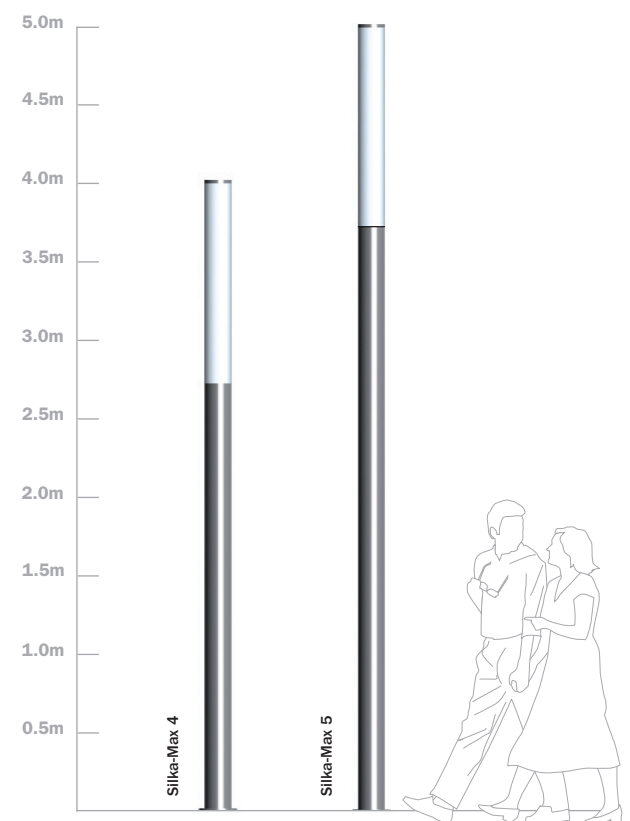

Special height LED colour change Silka-Max
Central Forest Plaza, Stoke on Trent

- Sleek, elegant design
- Can be made in other heights to order
- Robust and corrosion resistant stainless steel, aluminium and galvanised steel construction
- Simple wiring via a mains connection within the base of the luminaire head
- Stainless steel version available
- LED and RGB versions available

Optical Control

Silka-Max Product Codes

Silka-Max			Example
1. Model			
SIM	SIM		SI
2. Height			
4		4.0m	5
	5	5.0m	
3. Mounting			
R	R	Root	R
F	F	Flange	
4. Lamp			
236T	236T	2 x 36w T8	236T
5. Colour			
26	26	RAL 9006 Aluminium*	26

Open front cover flap for our guide to using this table. For non-standard codes, call us on 01992 474600.

- Example Code:**
- 1. **SIM** Silka-Max
 - 2. **5** 5.0m height
 - 3. **R** with Root mounting
 - 4. **236T** 2 x 36w T8
 - 5. **26** Painted RAL 9006 Aluminium

Variant	Dimensions (mm)			Weight (kg)	
	A	B	C	with flange	with root
Silka-Max 4	4000	1280	170	32	39
Silka-Max 5	5000	1280	170	40	48

Silka-Max

IP55 IK10
CLASS I

amenity

Options

Sizes:
Silka-Max 4: 4.0m
Silka-Max 5: 5.0m