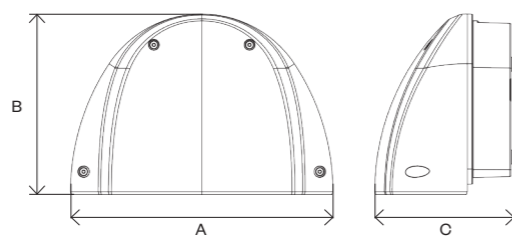

Simple, speedy installation

Sephora

Kirium

	Dimensions (mm)			Weight (kg)
	A	B	C	
Sephora	380	195	165	3
Kirium	340	235	182	3.5

A family solution

Other products in the Kirium Pro and Sephora ranges available