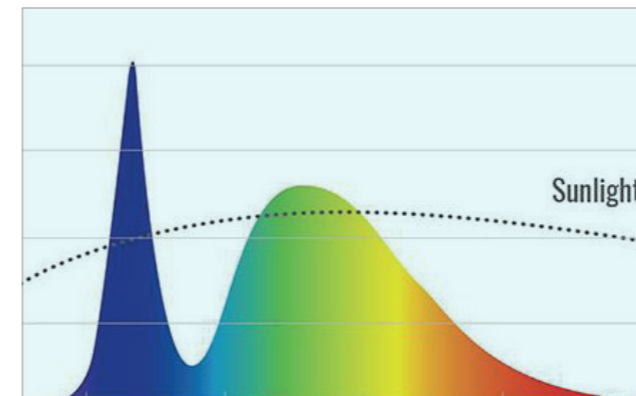

Conventional white LED