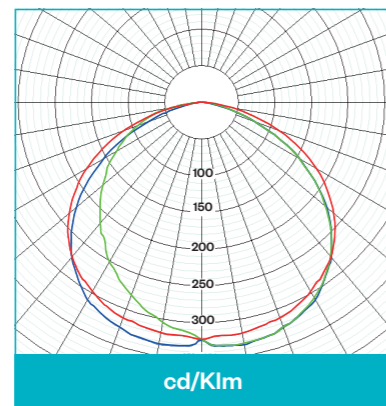

Three distributions

Narrow (A1)

Suggested applications
Footpaths

Medium (A5)

Above exit doors

Wide (C2)

Area lighting

Example lighting levels