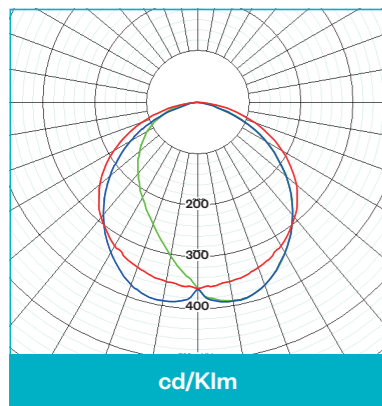

Three distributions

Narrow (A1)

Suggested applications
Footpaths

Medium (A5)

Above exit doors

Wide (C2)

Area lighting

Example lighting levels