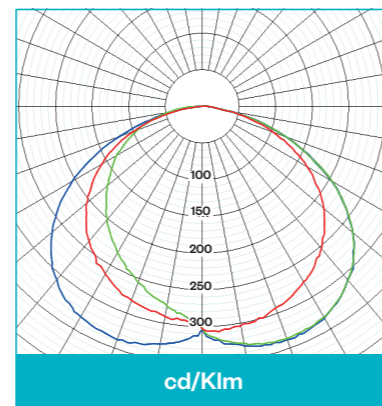

Three distributions

Narrow (A1)

Suggested applications
Footpaths

Medium (A5)

Above exit doors

Wide (C2)

Area lighting

Example lighting levels