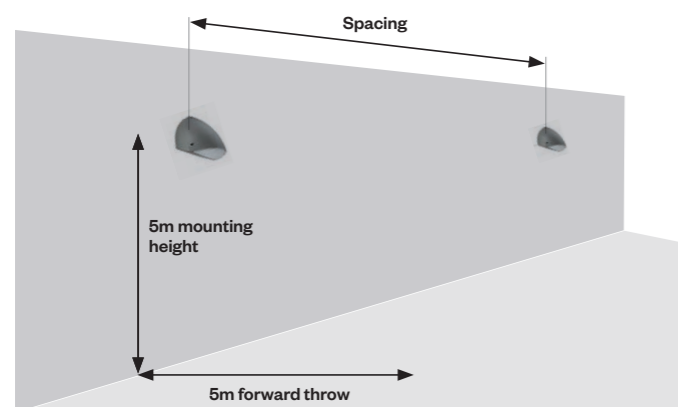

Three distributions

Narrow (A1)

Suggested applications
Footpaths

Medium (A5)

Above exit doors

Wide (C2)

Area lighting

Example lighting levels

Typical result at 5m mounting height, with a 5m forward throw.

Lighting Class P3

	Required	Achieved
Spacing	20m	20m
Eav	7.5lx	8.19lx
Emin	1.5lx	1.55lx

Lighting Class C4

Spacing	15m
Eav	10lx
Emin	0.40lx

For guidance on how to light with wall luminaires, including for emergency applications visit > dwwindsor.com/how-to-light-with-wall-luminaires