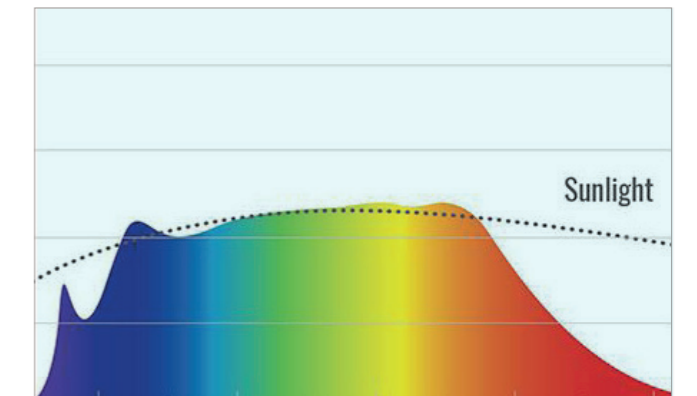

Conventional white LED