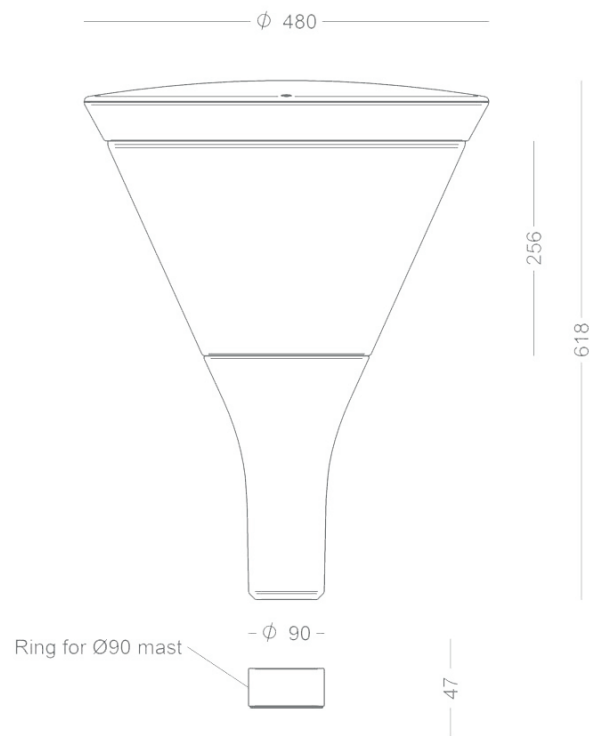

Dimensions:

Weight:

8.4kg

Windage:

0.143m²

DW Windsor

Pindar Road, Hoddesdon, Hertfordshire, EN11 ODX

T: +44(0)1992 474600 | E: info@dw Windsor.com

dw Windsor.com