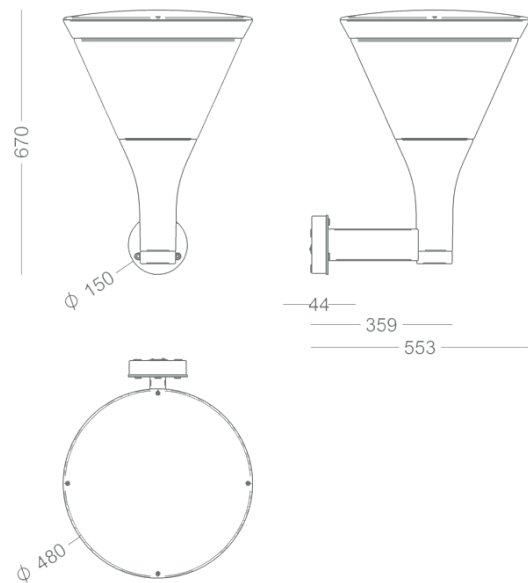

RAL colours available on request

Materials:

Body: High pressure die-cast aluminium

Glazing: Clear polycarbonate with UV-resistant acrylic

Installation and maintenance:

5 x 2,5 mm² into terminal block

Weight:

Top: High pressure die-cast aluminium

Bollard: Galvanised steel

Glazing: Clear polycarbonate with UV-resistant acrylic

Dimensions:

Weight:

10kg

DW Windsor

Pindar Road, Hoddesdon, Hertfordshire, EN11 ODX