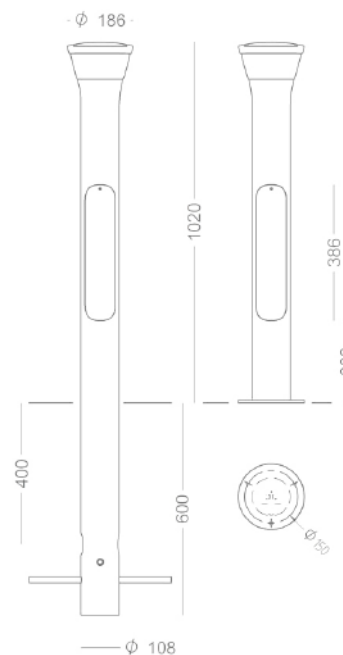

RAL colours available on request

Materials:

Body: High pressure die-cast aluminium

Glazing: Clear polycarbonate with UV-resistant acrylic

Installation and maintenance:

5 x 2,5 mm² into terminal block

Weight:

Top: High pressure die-cast aluminium

Bollard: Galvanised steel

Glazing: Clear polycarbonate with UV-resistant acrylic

Dimensions:

Weight:

10kg

DW Windsor

Pindar Road, Hoddesdon, Hertfordshire, EN11 ODX