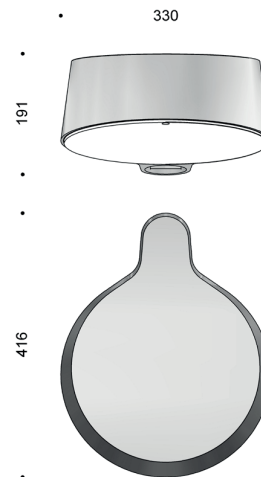

## Mounting

Post top [60mmØ]  
Mid-post (for multiple configurations) [60mmØ]

## Dimensions: