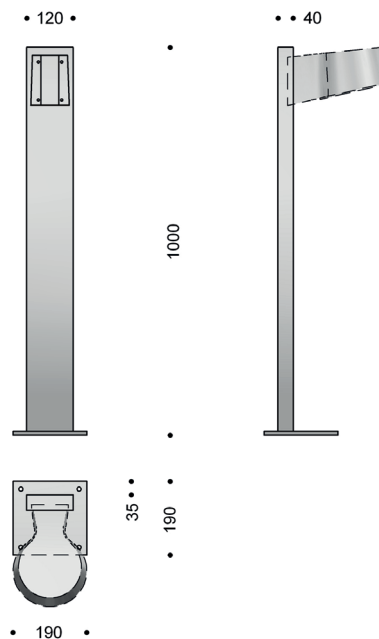

## Dimensions:

## Materials

**Body:** Aluminium

**Glazing:** Frosted polycarbonate