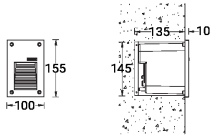

RADO

RADO

RADO 1