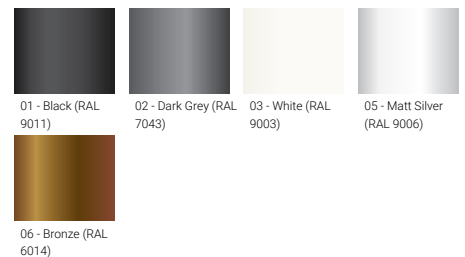

- Clear toughened glass
- Integral control gear
- Arm mounting installation

Feature

Light symbol

Product colour

Special finishes upon request

ODESSA

Technical information

	Model number	Light source	Power	Lumen	Optic	CCT / CRI	Dimming type	Weight
Large								
ODESSA 11	OD-50131	1 COB	70 W	6909 - 8038 lm	M [33°], N [21°], VW [70°], W [48°]	3000K CRI80, 4000K CRI80	DALI, 1-10V, On/Off	5.5 kg
ODESSA 11	OD-50132	1 COB	54 W	5187 - 6024 lm	M [33°], N [21°], VW [70°], W [48°]	3000K CRI80, 4000K CRI80	DALI, 1-10V, On/Off	5.5 kg
ODESSA 12	OD-50141	7 LED	60 W	5562 - 5854 lm	VN [8°]	3000K CRI80, 4000K CRI80	DALI, 1-10V, On/Off	5.0 kg
ODESSA 12	OD-50143	7 LED	45 W	4377 - 4607 lm	VN [8°]	3000K CRI80, 4000K CRI80	DALI, 1-10V, On/Off	5.0 kg
Large - RGBW								
ODESSA 12	OD-50142	7 LED	33 W	1192 - 1422 lm	E [24° x 49°], M [34°], N [20°]	RGBW30, RGBW40	DMX, DMX/RDM	5.0 kg
ODESSA 12	OD-50144	7 LED	45 W	1370 - 1669 lm	E [24° x 49°], M [34°], N [20°]	RGBW30, RGBW40	DMX, DMX/RDM	5.0 kg
Medium								
ODESSA 2	OD-50011	1 COB	35 W	2962 - 3545 lm	M [24°], N [15°], VW [66°], W [47°]	3000K CRI80, 4000K CRI80	DALI, On/Off	2.3 kg
ODESSA 2	OD-50012	3 LED	27 W	1704 - 2005 lm	VN [8°]	3000K CRI80, 4000K CRI80	DALI, On/Off	2.3 kg
Small								
ODESSA 1	OD-50001	1 COB	20 W	1594 - 1703 lm	EW [75°], M [28°], VW [46°], W [35°]	3000K CRI80, 4000K CRI80	DALI, 1-10V, On/Off	1.7 kg
ODESSA 1	OD-50002	1 LED	11 W	694 - 816 lm	VN [8°]	3000K CRI80, 4000K CRI80	DALI, 1-10V, On/Off	1.7 kg