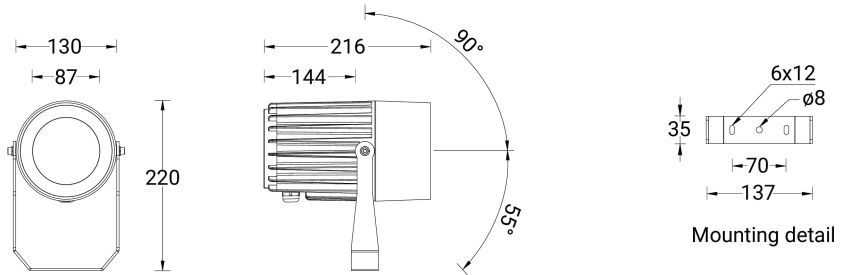

ODESSA

ODESSA

ODESSA 1

ODESSA 2

ODESSA 11

ODESSA 12