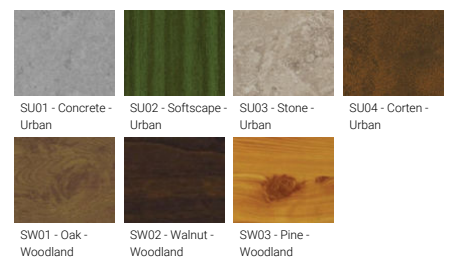

- Clear toughened glass
- Integral control gear
- Arm mounting installation

Feature

Light symbol

Product colour

Special finishes upon request

ODESSA

Technical information

	Model number	Light source	Power	Lumen	Optic	CCT / CRI	Dimming type	Weight
Large								
ODESSA 11	OD-50131	1 COB	70 W	6909 - 8038 lm	M [33°], N [21°], VW [70°], W [48°]	3000K CRI80, 4000K CRI80	DALI, 1-10V, On/Off	5.5 kg
ODESSA 11	OD-50132	1 COB	54 W	5187 - 6024 lm	M [33°], N [21°], VW [70°], W [48°]	3000K CRI80, 4000K CRI80	DALI, 1-10V, On/Off	5.5 kg
ODESSA 12	OD-50141	7 LED	60 W	5562 - 5854 lm	VN [8°]	3000K CRI80, 4000K CRI80	DALI, 1-10V, On/Off	5.0 kg
ODESSA 12	OD-50143	7 LED	45 W	4377 - 4607 lm	VN [8°]	3000K CRI80, 4000K CRI80	DALI, 1-10V, On/Off	5.0 kg
Large - RGBW								
ODESSA 12	OD-50142	7 LED	33 W	1192 - 1422 lm	E [24° x 49°], M [34°], N [20°]	RGBW30, RGBW40	DMX, DMX/RDM	5.0 kg
ODESSA 12	OD-50144	7 LED	45 W	1370 - 1669 lm	E [24° x 49°], M [34°], N [20°]	RGBW30, RGBW40	DMX, DMX/RDM	5.0 kg
Medium								
ODESSA 2	OD-50011	1 COB	35 W	2962 - 3545 lm	M [24°], N [15°], VW [66°], W [47°]	3000K CRI80, 4000K CRI80	DALI, On/Off	2.3 kg
ODESSA 2	OD-50012	3 LED	27 W	1704 - 2005 lm	VN [8°]	3000K CRI80, 4000K CRI80	DALI, On/Off	2.3 kg
Small								
ODESSA 1	OD-50001	1 COB	20 W	1594 - 1703 lm	EW [75°], M [28°], VW [46°], W [35°]	3000K CRI80, 4000K CRI80	DALI, 1-10V, On/Off	1.7 kg
ODESSA 1	OD-50002	1 LED	11 W	694 - 816 lm	VN [8°]	3000K CRI80, 4000K CRI80	DALI, 1-10V, On/Off	1.7 kg