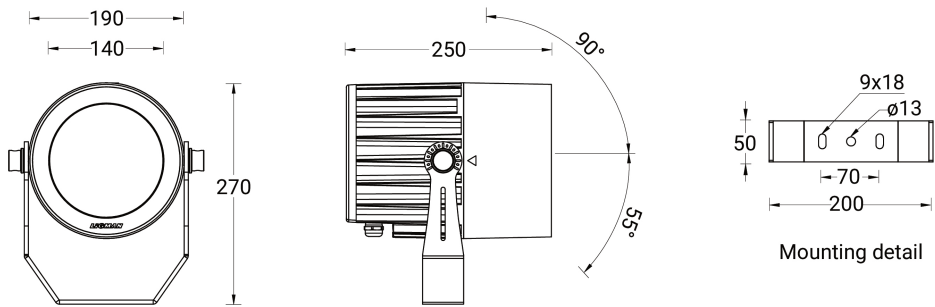

ODESSA

ODESSA

ODESSA 1

ODESSA 2

ODESSA 11

ODESSA 12