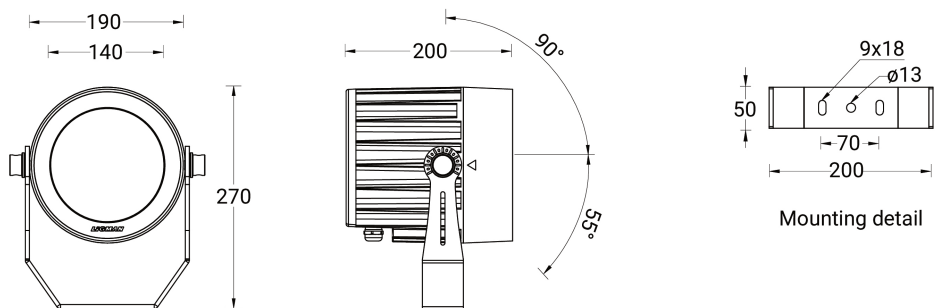

ODESSA

ODESSA

ODESSA 1

ODESSA 2

ODESSA 11

ODESSA 12