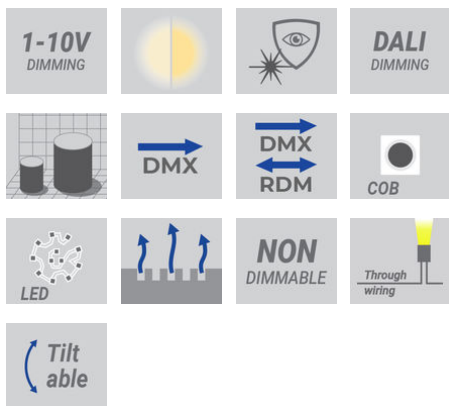

ODESSA

Stylish adjustable projector range. Naturally beautiful and unique contemporary family, ODESSA packs a punch with an abundance of options and accessories.

Luminaire Structure

- Die-cast aluminium housing
- Pre-treated before powder coating ensuring high corrosion resistance
- Single cable entry, through wiring upon request
- One IP68 connector supplied with 0.2 m of 3x1.0 sqmm outdoor cable for OD-50001, OD-50011, OD-50012, OD-50131, OD-50132, OD-50141, OD-50143

- Three IP68 connectors supplied with 0.2 m of 3x1.0 sqmm outdoor cable and 2x0.2 m of 2x0.5 sqmm outdoor shielded cable for OD-50142, OD-50144
- Stainless steel fasteners in grade 304 with zinc flake coating (ZFC)
- Durable silicone rubber gasket
- High-efficiency optical reflector

- Clear toughened glass
- Integral control gear
- Arm mounting installation

Feature

Light symbol

Product colour

Special finishes upon request