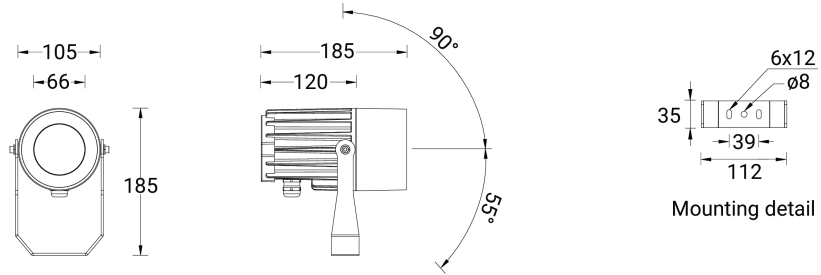

ODESSA

ODESSA

ODESSA 1