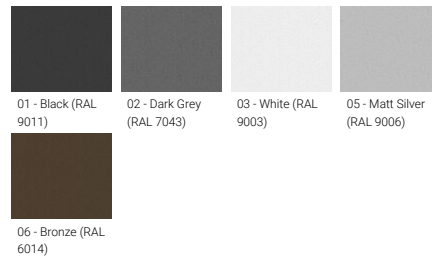

Product colour