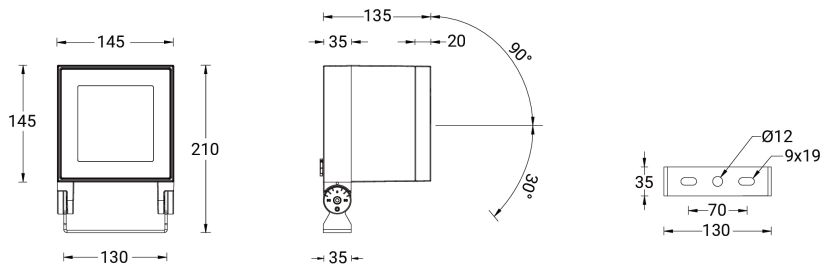

NORDSTROM 4 (NOD-50032)

Technical information

Material	Aluminium	Optic	E, M, N, VW, W	CIE flux code n°3	100
Light source	16 LED	Optic value	17°, 26°, 43°x11°, 65°, 8°	Dimming type	DMX, DMX/RDM
Power (Luminaire)	28 W	Optic (2nd)	M, VW, W	Product colours	Black, Dark Grey, White, Matt Silver, Bronze, Concrete - Urban, Softscape - Urban, Stone - Urban, Corten - Urban, Oak - Woodland, Walnut - Woodland, Pine - Woodland
Lumen (Luminaire)	1322 - 1600 lm	Optic (2nd) value	23°, 32°, 43°		
Luminaire luminous efficacy	47 - 57 lm/W	CCT / CRI	RGBW30, RGBW40	Weight	3.6 kg
Driver option	Integral control gear	Bug	B1-U0-G0	Operating temperature	-20 °C to 40 °C
Driver	Constant current (CC)	ULR	0%	Through wiring	Single cable entry, through wiring upon request
Input voltage	220-240 V 50/60 Hz	ULOR	0%	Lens / Reflector / Optic	High-efficiency PMMA lens, Clear toughened glass
				Variants (DMX/RDM)	Compatible with EN/ IEC 60598-2-22: Suitable for emergency installations as central supply, non-maintained (Z0)

NOD-50032