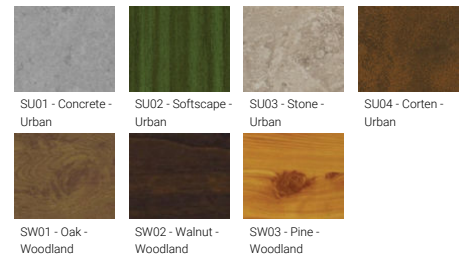

- High-efficiency PMMA lens
- Clear toughened glass
- Integral control gear

Light symbol

Product colour

Special finishes upon request

NORDSTROM 4 (NOD-50032)

Technical information

Material	Aluminium	Optic	E, M, N, VW, W	CIE flux code n°3	100
Light source	16 LED	Optic value	17°, 26°, 43°x11°, 65°, 8°	Dimming type	DMX, DMX/RDM
Power (Luminaire)	28 W	Optic (2nd)	M, VW, W	Product colours	Black, Dark Grey, White, Matt Silver, Bronze, Concrete - Urban, Softscape - Urban, Stone - Urban, Corten - Urban, Oak - Woodland, Walnut - Woodland, Pine - Woodland
Lumen (Luminaire)	1322 - 1600 lm	Optic (2nd) value	23°, 32°, 43°		
Luminaire luminous efficacy	47 - 57 lm/W	CCT / CRI	RGBW30, RGBW40	Weight	3.6 kg
Driver option	Integral control gear	Bug	B1-U0-G0	Operating temperature	-20 °C to 40 °C
Driver	Constant current (CC)	ULR	0%	Through wiring	Single cable entry, through wiring upon request
Input voltage	220-240 V 50/60 Hz	ULOR	0%	Lens / Reflector / Optic	High-efficiency PMMA lens, Clear toughened glass
				Variants (DMX/RDM)	Compatible with EN/ IEC 60598-2-22: Suitable for emergency installations as central supply, non-maintained (Z0)