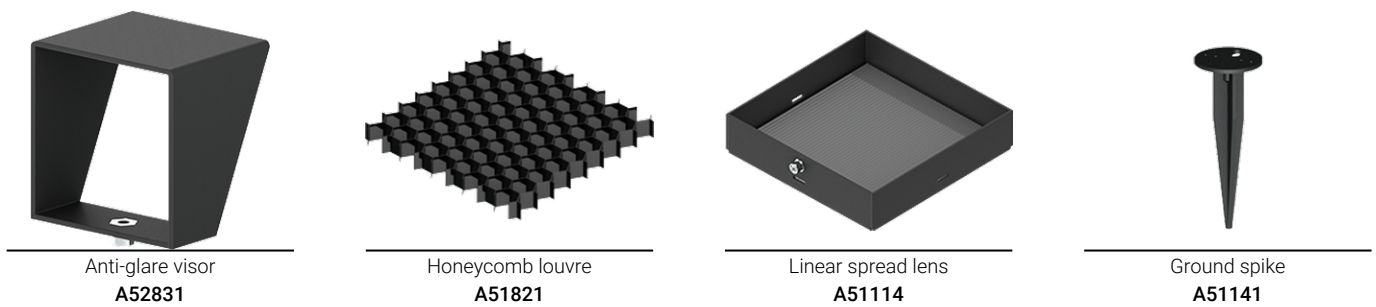

Accessories

Please contact the factory for technical details if you wish to use Anti-glare accessories, Colour filters, Lenses and slip glasses in combination.