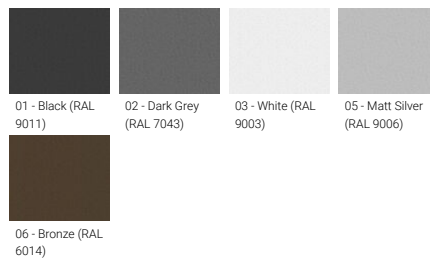

Light symbol

Product colour

Special finishes upon request

NORDSTROM 1 (NOD-50001)

Technical information

Material	Aluminium
Light source	1 LED
Power (Luminaire)	3 W
Lumen (Luminaire)	209 - 262 lm
Luminaire luminous efficacy	70 - 87 lm/W
Driver option	Integral control gear
Driver	Constant current (CC)
Input voltage	220-240 V 50/60 Hz
Optic	E, M, N, VW, W
Optic value	10°, 16°, 32°, 42°x11°, 70°

Optic (2nd)	M, VW, W
Optic (2nd) value	23°, 32°, 43°
CCT / CRI	3000K CRI80, 4000K CRI80
Bug	B0-U0-G0, B1-U0-G0
ULR	0%
ULOR	0%
CIE flux code n°3	100
Dimming type	On/Off
Product colours	Black, Dark Grey, White, Matt Silver, Bronze, Concrete - Urban, Softscape - Urban, Stone - Urban, Corten - Urban, Oak - Woodland, Walnut - Woodland, Pine - Woodland
Weight	0.9 kg