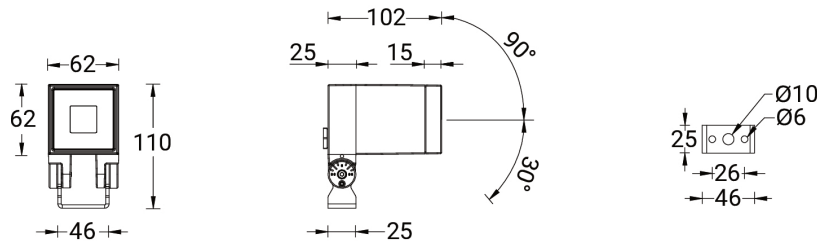

NORDSTROM 1 (NOD-50001)

Technical information

Material	Aluminium
Light source	1 LED
Power (Luminaire)	3 W
Lumen (Luminaire)	209 - 262 lm
Luminaire luminous efficacy	70 - 87 lm/W
Driver option	Integral control gear
Driver	Constant current (CC)
Input voltage	220-240 V 50/60 Hz
Optic	E, M, N, VW, W
Optic value	10°, 16°, 32°, 42°x11°, 70°

Optic (2nd)	M, VW, W
Optic (2nd) value	23°, 32°, 43°
CCT / CRI	3000K CRI80, 4000K CRI80
Bug	B0-U0-G0, B1-U0-G0
ULR	0%
ULOR	0%
CIE flux code n°3	100
Dimming type	On/Off
Product colours	Black, Dark Grey, White, Matt Silver, Bronze, Concrete - Urban, Softscape - Urban, Stone - Urban, Corten - Urban, Oak - Woodland, Walnut - Woodland, Pine - Woodland
Weight	0.9 kg

Operating temperature	-20 °C to 40 °C
Through wiring	Single cable entry, through wiring upon request
Lens / Reflector / Optic	High-efficiency PMMA lens, Clear toughened glass
MacAdam Ellipse	3 SDCM
Lifetime L90B10 (hours)	> 120,000
Lifetime L80B10 (hours)	> 120,000
Lifetime L80B50 (hours)	> 120,000
Variants (On/Off)	Compatible with EN/ IEC 60598-2-22: Suitable for emergency installations as central supply, non-maintained (ZO)

NOD-50001