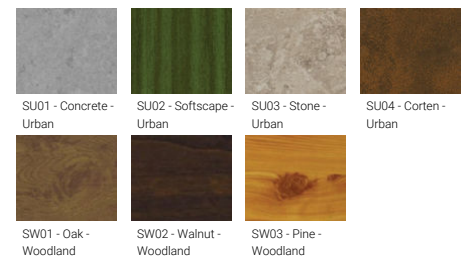

Special finishes upon request