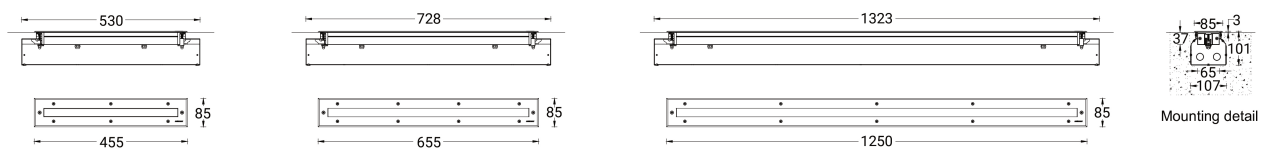

LIGHTALK

LIGHTALK 1

LIGHTALK 2

LIGHTALK 11

LIGHTALK 12

LIGHTALK

LIGHTALK
Recessed luminaires

Efficient quality linear fixture portfolio.
Coordinated wall or ceiling recessed range with
multiple optics and component options.