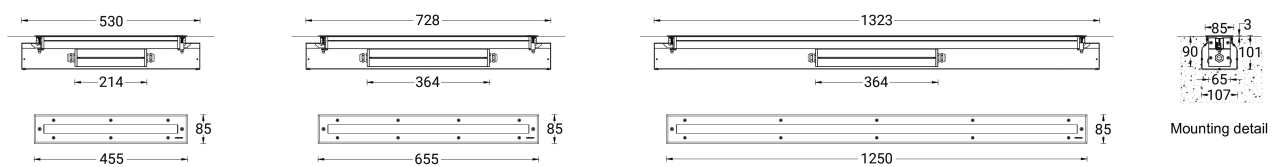

LIGHTALK

LIGHTALK 1

LIGHTALK 2

LIGHTALK 11

LIGHTALK 12

LIGHTALK

LIGHTALK
Recessed luminaires

Efficient quality linear fixture portfolio.
Coordinated wall or ceiling recessed range with
multiple optics and component options.