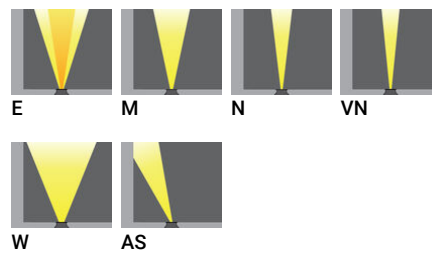

Light symbol