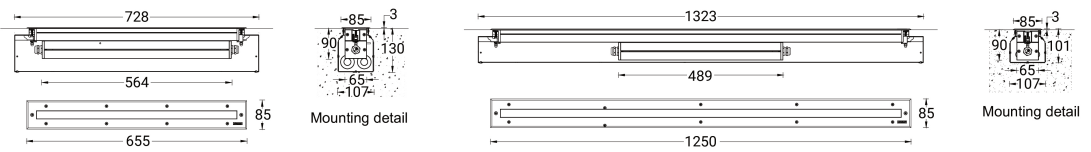

LIGHTALK

LA-60003	.		
LA-60004	.		
LA-60013	.	.	.
LA-60014	.	.	.
LA-60021			
LA-60022			
LA-60023			
LA-60024			
LA-60025			
LA-60026			
LA-60031	.	.	.
LA-60032	.	.	.
LA-60033	.	.	.

LIGHTALK

LIGHTALK 1

LIGHTALK 2

LIGHTALK 11

LIGHTALK 12