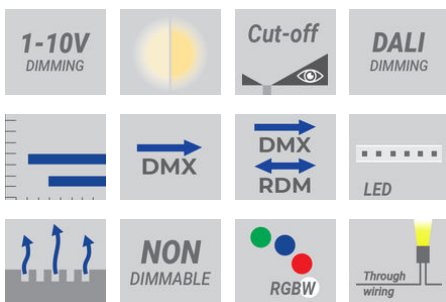

LIGHTALK

Efficient quality linear fixture portfolio.
Coordinated in-ground range with multiple optics and component options.

Luminaire Structure

- Die-cast aluminium end-caps
- Extruded aluminium housing
- Pre-treated before powder coating ensuring high corrosion resistance
- Stainless steel frame on request
- Single cable entry, through wiring upon request or two cable entries for through wiring
- One IP67 connector supplied with 0.2 m of 3x1.0 sqmm outdoor cable for LA-60001, LA-60002, LA-60003, LA-60004
- Four IP67 connectors supplied with 2x0.2 m of 3x1.0 sqmm outdoor cable and 2x0.2 m of 2x0.5 sqmm outdoor shielded cable for LA-60013, LA-60014

- Two IP67 connectors supplied with 2x0.2 m of 2x1.0 sqmm outdoor cable for LA-60021, LA-60022, LA-60023, LA-60024, LA-60025, LA-60026
- Four IP67 connectors supplied with 2x0.2 m of 2x1.0 sqmm outdoor cable and 2x0.2 m of 2x0.5 sqmm outdoor shielded cable for LA-60031, LA-60032, LA-60033
- Stainless steel fasteners in grade 304 with zinc flake coating (ZFC)
- Durable silicone rubber gasket
- Clear toughened glass
- Integral control gear
- Recessing box is included

- Suitable for walk-over with a maximum load of 500 kg
- Remote driver for constant voltage (CV) 24V is not included for LA-60021, LA-60022, LA-60023, LA-60024, LA-60025, LA-60026
- DC24V constant current input
- DMX512 / RDM Control and address setting

Feature

Light symbol

Product colour