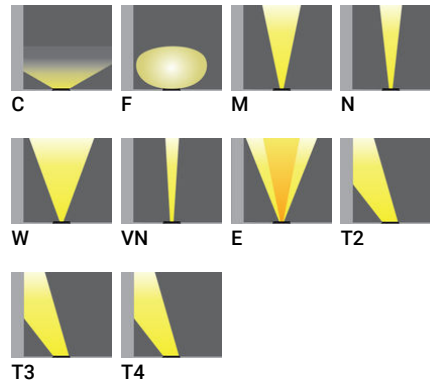

Light symbol