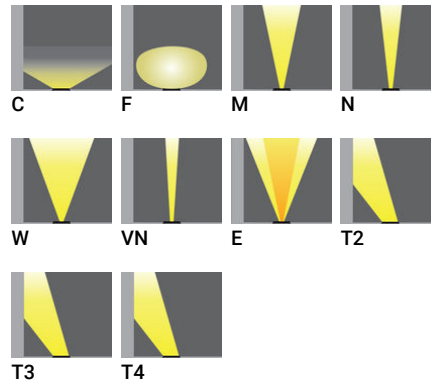

Light symbol