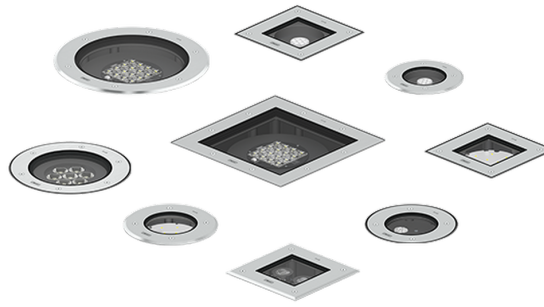

KIOS

Professional technical in-ground lighting solutions. Sophisticated and expansive; single, twin-lamp, white and RGBW DMX, with 10 beam types.

Luminaire Structure

- Die-cast aluminium housing
- Pre-treated before powder coating ensuring high corrosion resistance
- 5.5 mm thick front ring in grade 316 stainless steel
- Single cable entry, through wiring upon request
- Customer needs to supply 6 mm to 10 mm outer diameter cable to use with the PG 13.5 cable gland
- Stainless steel fasteners in grade 304 with zinc flake coating (ZFC)

- Durable silicone rubber gasket
- High-efficiency PMMA lens
- Clear or frosted toughened glass
- Integral control gear
- Recessing box in high-density polyethylene is included
- Suitable for drive-over with a maximum load of 2000 kg

- Vehicles with pneumatic tires can drive over the luminaire but the speed must not exceed 50 km/h
- Load is transferred by the housing to the foundation
- The distance between the floodlight and the illuminated surface should be at least 0.5 m