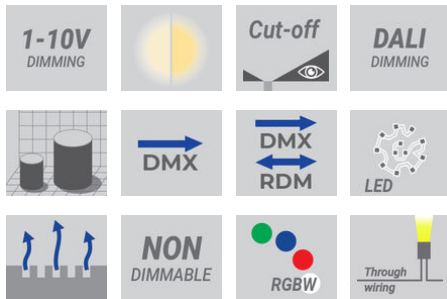

KIOS

Professional technical in-ground lighting solutions. Sophisticated and expansive; single, twin-lamp, white and RGBW DMX, with 10 beam types.

Luminaire Structure

- Die-cast aluminium housing
- Pre-treated before powder coating ensuring high corrosion resistance
- 5.5 mm thick front ring in grade 316 stainless steel
- Single cable entry, through wiring upon request
- Customer needs to supply 6 mm to 10 mm outer diameter cable to use with the PG 13.5 cable gland
- Stainless steel fasteners in grade 304 with zinc flake coating (ZFC)

- Durable silicone rubber gasket
- High-efficiency PMMA lens
- Clear or frosted toughened glass
- Integral control gear
- Recessing box in high-density polyethylene is included
- Suitable for drive-over with a maximum load of 2000 kg

- Vehicles with pneumatic tires can drive over the luminaire but the speed must not exceed 50 km/h
- Load is transferred by the housing to the foundation
- The distance between the floodlight and the illuminated surface should be at least 0.5 m

Feature

Light symbol

Product colour